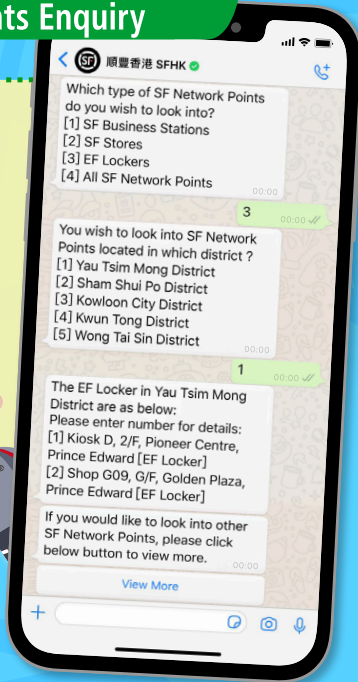

Enjoy SF Drop & Pick at SF Network Points

WhatsApp Messenger Intelligent Customer Service SF Network Points Enquiry

By using the "SF Network Points Enquiry" function on WhatsApp Messenger Intelligent Customer Service, you can look into SF Network Points information based on district, location, type and more criteria.

Facebook Messenger Intelligent Customer Service SF Network Points Enquiry

You can look for SF Network Points information with district, location, type and more criteria, through the "SF Network Points Enquiry" function on Facebook Messenger Intelligent Customer Service.