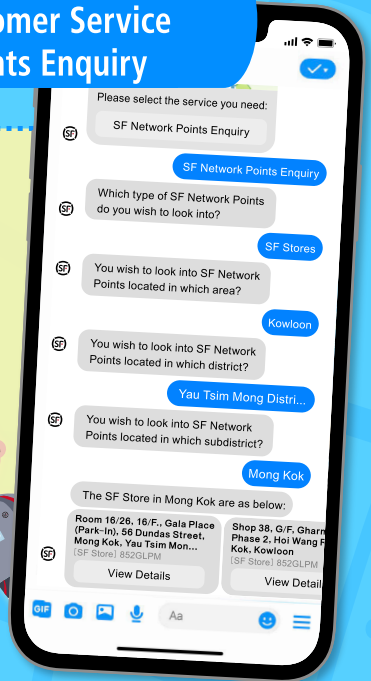

Enjoy SF Drop & Pick at SF Network Points

WhatsApp Messenger Intelligent Customer Service SF Network Points Enquiry

By using the "SF Network Points Enquiry" function on WhatsApp Messenger Intelligent Customer Service, you can look into SF Network Points information based on district, location, type and more criteria.

Facebook Messenger Intelligent Customer Service SF Network Points Enquiry

You can look for SF Network Points information with district, location, type and more criteria, through the "SF Network Points Enquiry" function on Facebook Messenger Intelligent Customer Service.