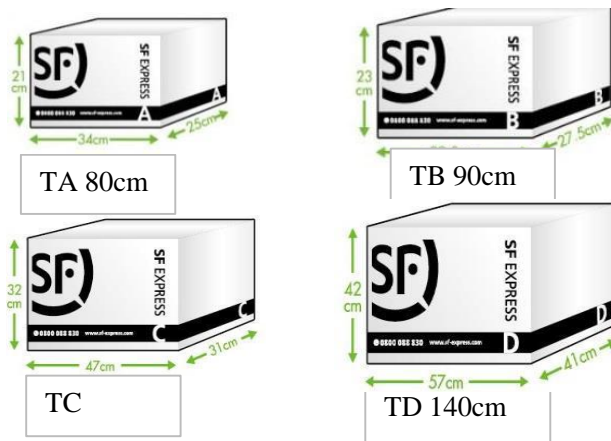

Prices for Home Delivery Service in Taiwan

April 1, 2023

[Standard Size]

Size specification (CM) Length + Width + Height	Less than 80	Less than 80	81-110	111-140	141-170
Weight (kg)	Under 1kg (inclusive)	Over 1kg, under 20kg (inclusive)	Under 20kg (inclusive)		
Delivery Cost (NTD)	80	100	150	190	230

*Size Limit: The total length of all three sides of the package should be less than 170 cm, and the length of any one side should be less than 150 cm.

[Prices for SF Pick UP at Convenience Store]

Calculation of Dimensions	Length + Width + Height	
Dimension (cm)	Less than 80 (inclusive)	81-110
Price (NTD)	90	130

[Value-Added Service – SF Payment Collection]

Area	Collection Limit per Parcel		Minimum Service Charge (NTD)
Taiwan	Convenience Store	NTD 20,000/parcel	From NTD 25/parcel
	At Door	NTD 50,000/parcel	

*Service charge for payment collection = the amount per parcel x service charge rate (rounded to the nearest decimal point).

[Box] Prices (For Home Delivery in Taiwan and Cross-Border Express Delivery)

Box	Size (cm)	Price (NTD)
TA 80cm	34 x 25 x 21	20
TB 90cm	39.5 x 27.5 x 23	30
TC 110cm	47 x 31 x 32	40
TD 140cm	57 x 41 x 42	55